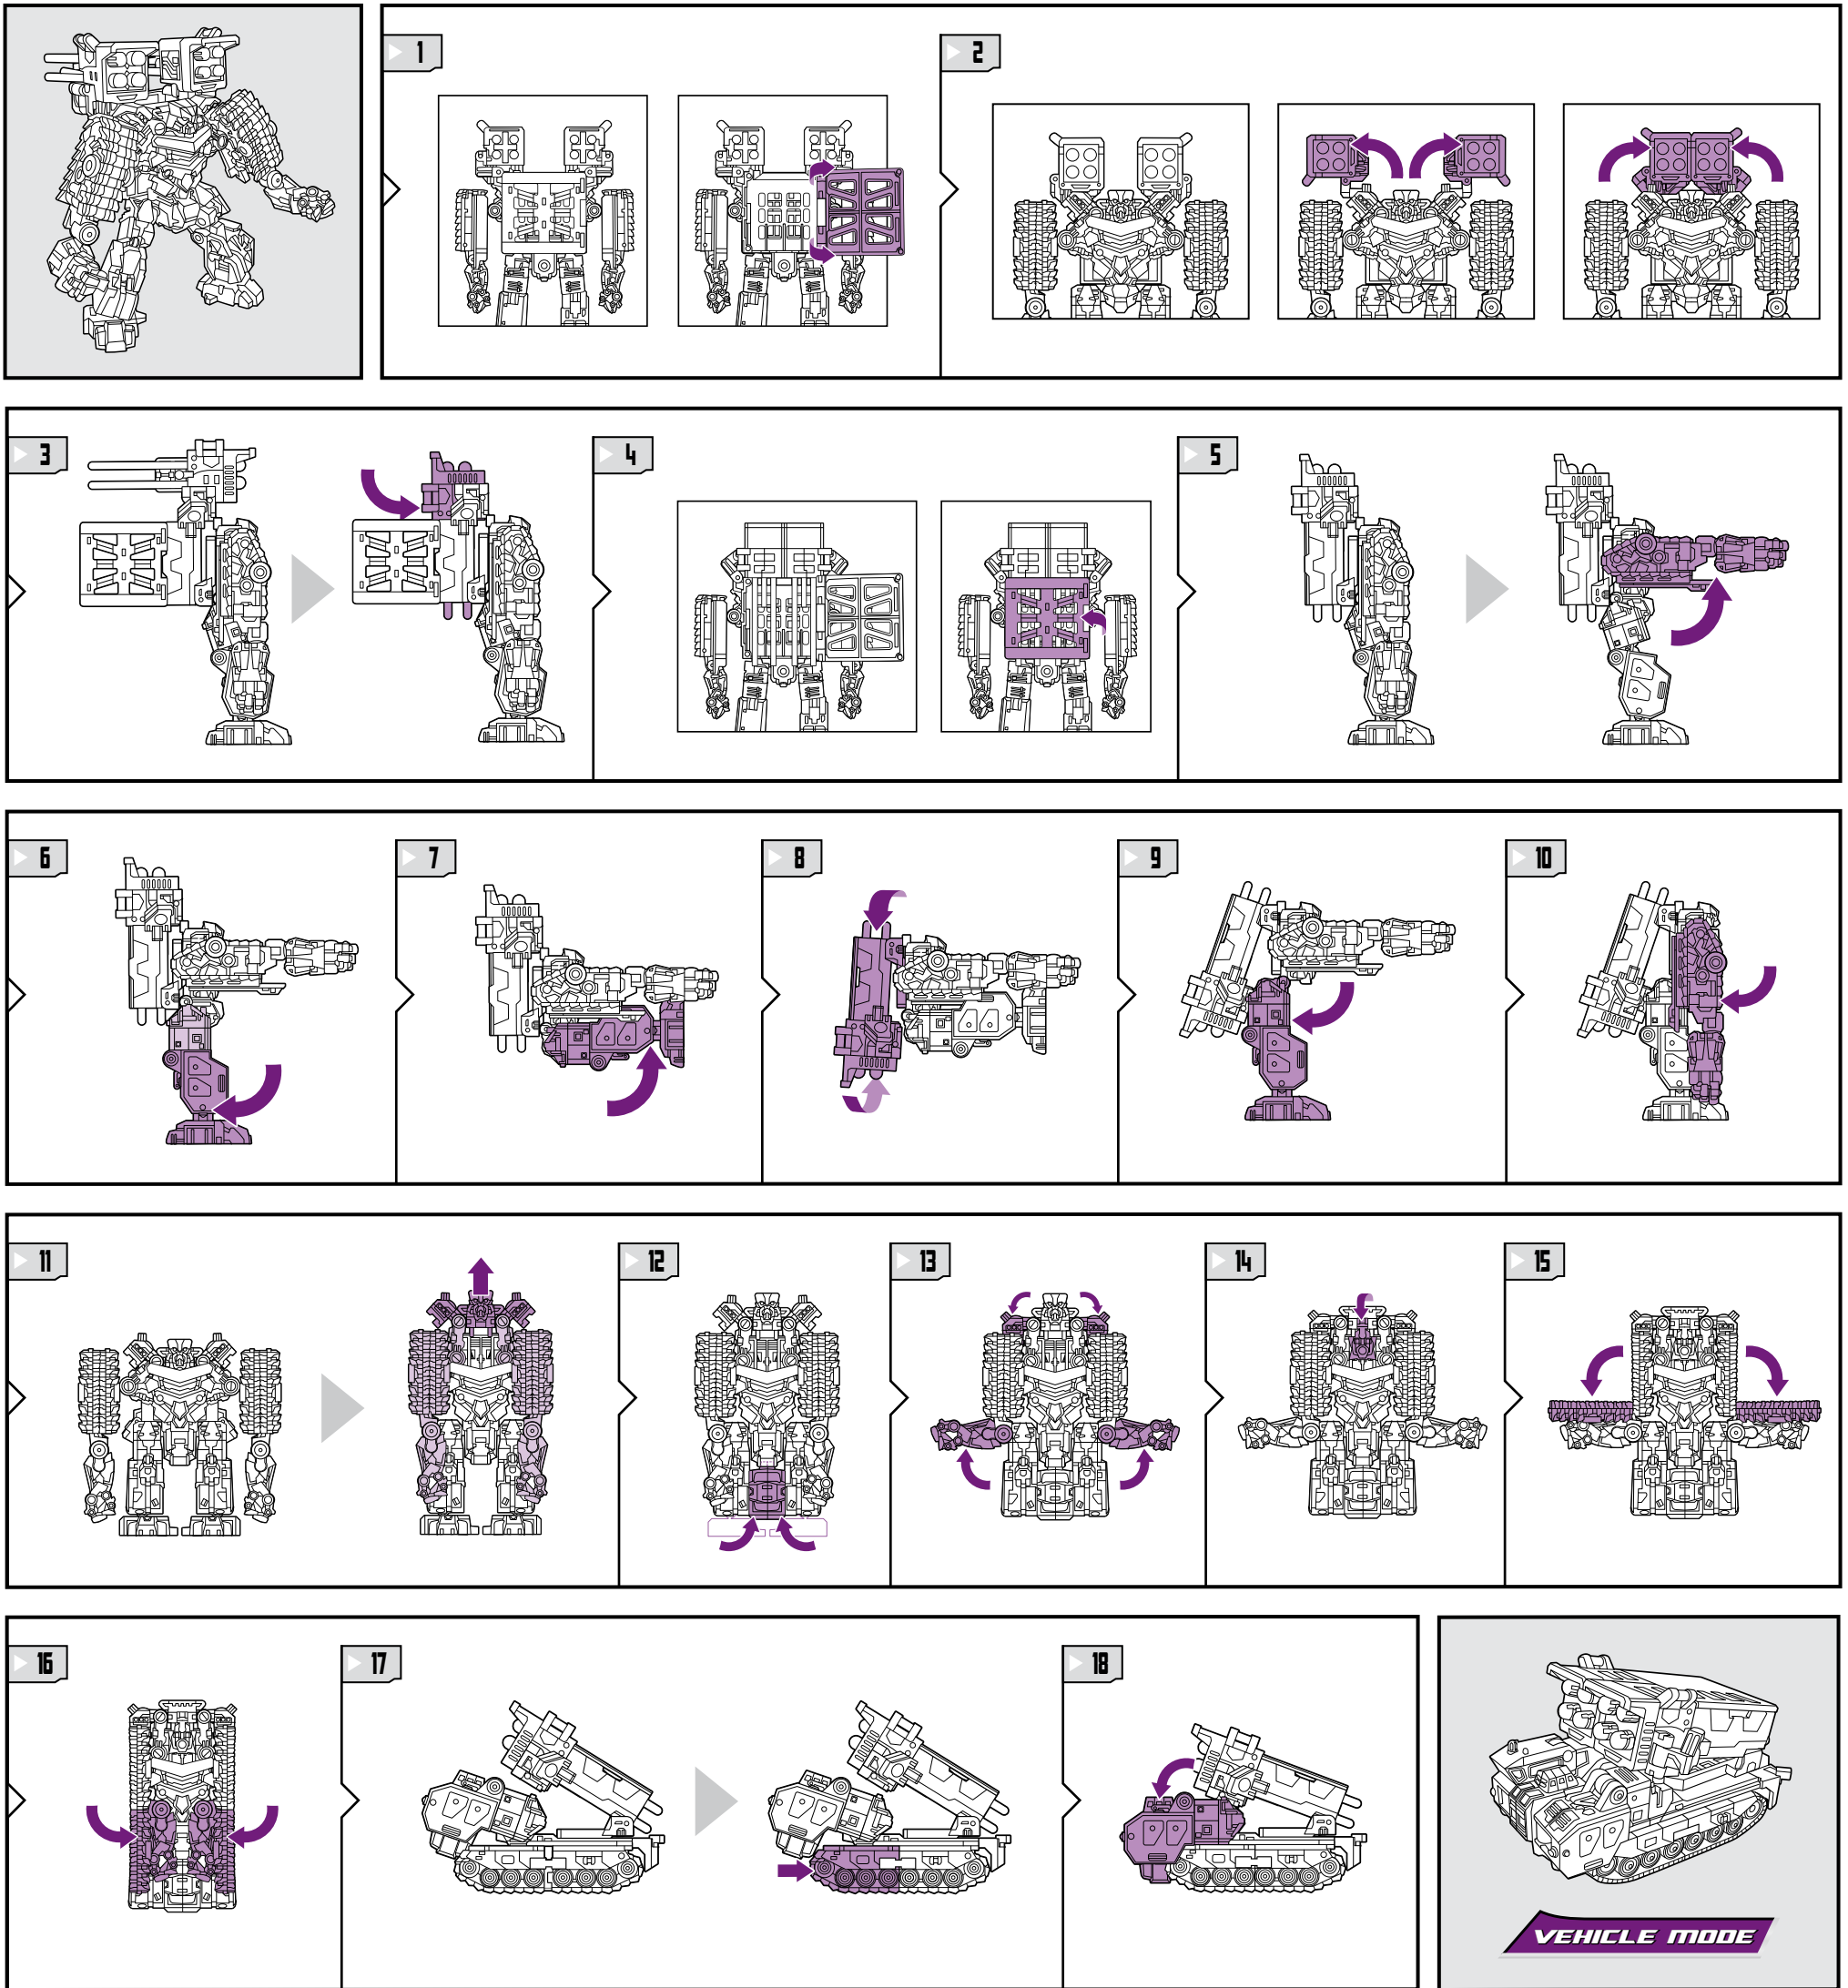

CHANGING TO VEHICLE

1. INSERT MISSILES.
2. PUSH TO FIRE.

Retain instructions for future reference.

Some poses may require hand support.

Product and colors may vary.

NEED HELP?

TRANSFORMERS.COM/INSTRUCTIONS

Not suitable for children under 3 years because of small parts - choking hazard.